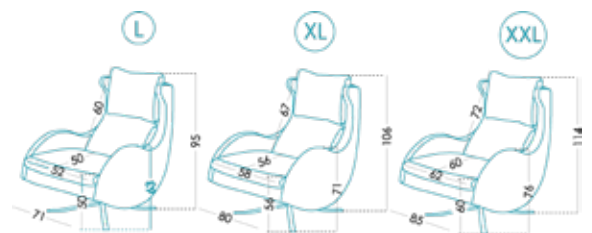

Options

Packaging

Packaging made up of shrink wrap and edge protectors.

The packaging comes along with the design. We always optimize it, so that it takes up as little space as possible and it is easy to carry it, avoiding the use of unnecessary packing material.

Sustainability

Our design is responsible as we minimize the impact of industrial activity, optimizing the entire field of design and production.

Every Fama products are PFCs Free.

At Fama Sofas, we recycle 99,9% of residue and waste, following the environmental policy of our company.

BIG FAMA is manufactured by Fama Sofas, whose quality system is certified by AENOR and IQNET according to the ISO 9001-2015 standards, with the certificate number ES-0790/1999. In addition to the Environmental Management Certificate according to ISO 14001-2019.

All models have passed the tests required for granting the quality control label from Aidima-Cetem laboratories.