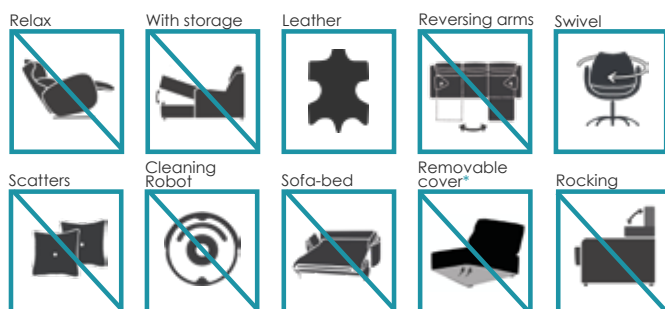

Options

Packaging

Packaging made up of shrink wrap and edge protectors.

The packaging comes along with the design. We always optimize it, so that it takes up as little space as possible and it is easy to carry it, avoiding the use of unnecessary packing material.

Sustainability

Our design is responsible as we minimize the impact of industrial activity, optimizing the entire field of design and production.

Every Fama products are PFCs Free.

At Fama Sofas, we recycle 99,9% of residue and waste, following the environmental policy of our company.

BIG FAMA is manufactured by Fama Sofas, whose quality system is certified by AENOR and IQNET according to the ISO 9001-2015 standards, with the certificate number ES-0790/1999. In addition to the Environmental Management Certificate according to ISO 14001-2019.

All models have passed the tests required for granting the quality control label from Aidima-Cetem laboratories.